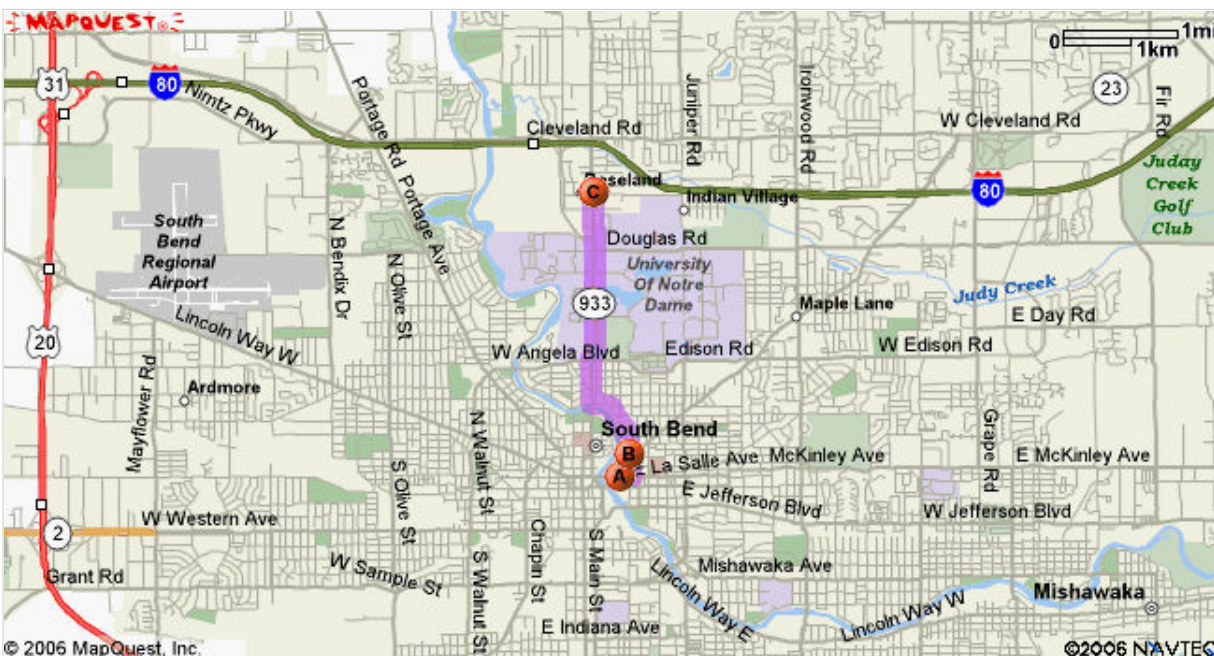

Notes:

WE KNOW HOTELS INSIDE AND OUT.®

Find Deals in your Favorite Cities! **GO!**

hotels.com

Directions

Distance

A 441 E Lasalle Ave, South Bend, IN 46617-2723

1: Start out going EAST on E LA SALLE AVE toward N NILES AVE. <0.1 miles

2: Turn LEFT onto N NILES AVE. 0.1 miles

3: End At 501 N Niles Ave, South Bend, IN 46617-1919

Estimated Time: 1 minute Distance: 0.28 miles

B 501 N Niles Ave, South Bend, IN 46617-1919

1: Start out going NORTHWEST on N NILES AVE toward CRESCENT AVE. 0.4 miles

2: Turn SLIGHT LEFT onto E NORTH SHORE DR. 0.1 miles

3: Turn RIGHT onto N MICHIGAN ST/US-31 BR/IN-933. Continue to follow US-31 BR/IN-933. 1.9 miles

4: End At 120 N Dixie Way, South Bend, IN 46637-3306

Estimated Time: 6 minutes Distance: 2.54 miles

C 120 N Dixie Way, South Bend, IN 46637-3306

Total Estimated Time: 7 minutes Distance: 2.82 miles

All rights reserved. Use Subject to License/Copyright

These directions are informational only. No representation is made or warranty given as to their content, road conditions or route usability or expeditiousness. User assumes all risk of use. MapQuest and its suppliers assume no responsibility for any loss or delay resulting from such use.